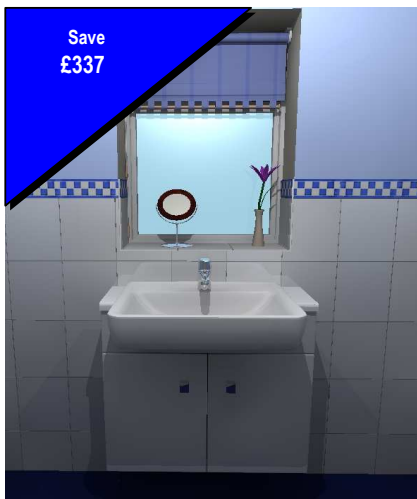

Laufen Pro Wall Hung Basin Set & Life taps

Original Price £342 inc vat

SALE PRICE

Now only

£200 ex vat

**30%
discount**

Vanity Hall Reduced Depth Vainy Unit cw Laufen Pro A Basin and Life Taps

Original Price £676 inc vat

SALE PRICE

£282 ex vat

**50%
discount**

Shower Room Pack

Comprising of: Celsius Thermostatic Shower Valve & Shower Kit - Huppe 76-80cm Swing door - 80cm Low profile shower tray & waste

Original Price £808 inc vat

SALE PRICE

£438 ex vat

**35%
discount**

Door only, side panel available

All Display items are sold as seen and are none returnable.