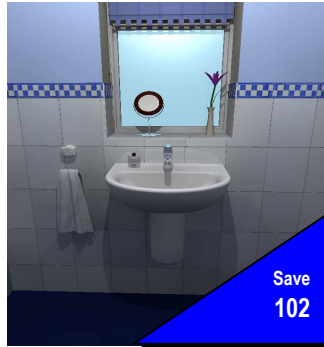

Laufen Pro Wall Hung Basin Set & Life taps

Original Price £342 inc vat

SALE PRICE

Now only

£200 ex vat

**30%
discount**

Vanity Hall Reduced Depth Vainy Unit cw Laufen Pro A Basin and Life Taps

Original Price £676 inc vat

SALE PRICE

£282 ex vat

**50%
discount**

Shower Room Pack

Comprising of: Celsius Thermostatic Shower Valve & Shower Kit - Huppe 76-80cm Swing door - 80cm Low profile shower tray & waste

Original Price £808 inc vat