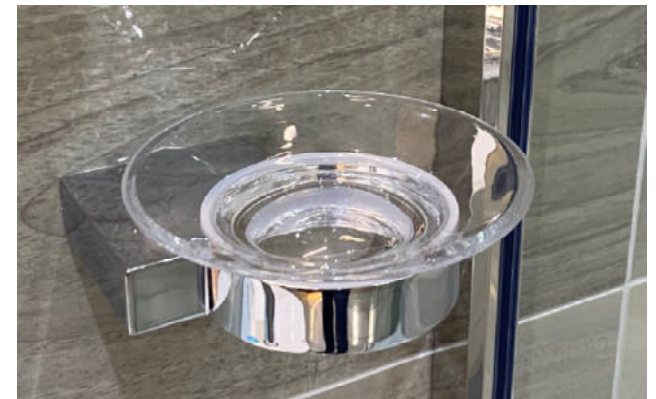

Retail Price was: £600 Inc Vat
Selling Price now - 70% off: £180 INC VAT

On display at
Marlborough