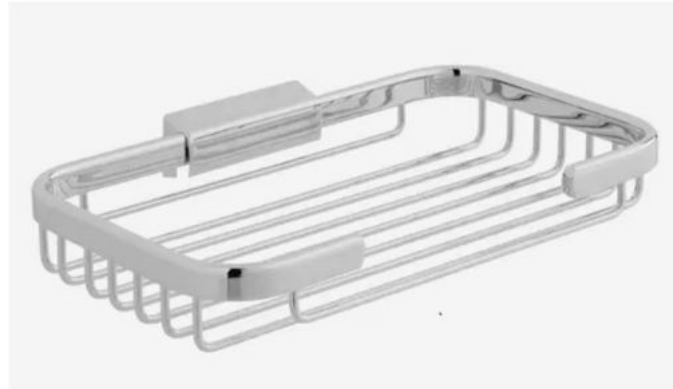

- Zeya Soap dispenser  
Chrome - ZE011C
- *Discontinued*
- *2 to clear*

Retail Price was:  
£149 Inc Vat  
**Selling Price now  
70% off: £45 INC VAT**

## Hansgrohe

- Axor Citterio Paper roll holder
- 4173800
- *Discontinued model*

Retail Price was: £135 Inc Vat  
**Selling Price now - 60% off: £54 INC VAT**

On display at  
Swindon

## Vado

- medium wire basket chrome
- BAS-2002-C/P
- *Ex-display*
- *In stock in Swindon*

Retail Price was: £65 Inc Vat  
**Selling Price now - 60% off: £26 INC VAT**

- 3/8"/10mm isolating valve chrome
- PEX221
- *Boxed new*
- *X3 in stock*