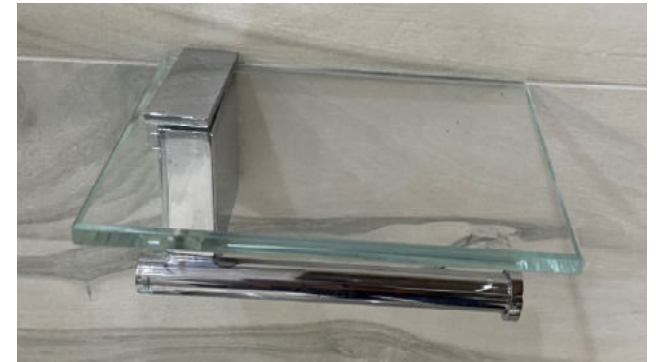

Retail Price was: £600 Inc Vat
Selling Price now - 70% off: £180 INC VAT

On display at
Marlborough