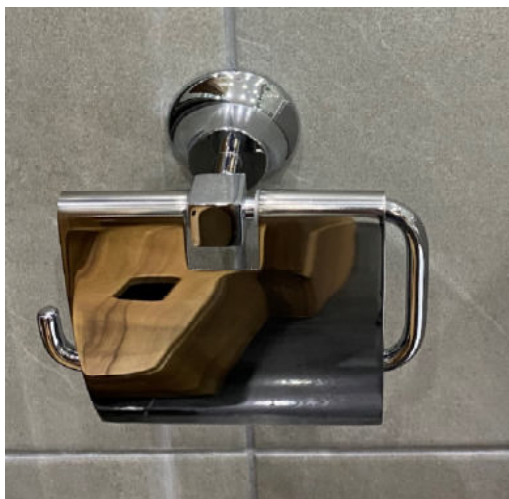

Vitra Juno Accessories