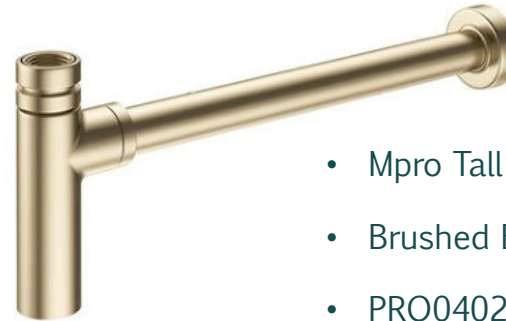

**Selling Price now – 60%
off: £120 INC VAT**

E

On display at
Swindon

- Mpro Industrial Mono basin tap
- chrome
- PRI110DNC
- *Discontinued styling*

Retail Price was: £230 Inc
Vat

**Selling Price now – 60%
off: £92 INC VAT**

In stock
Swindon

Crosswater Mpro bath taps

- Mpro Bath 3 hole set
- Brushed Brass
- PRO330WF
- *Cancelled order*
- *Boxed new*

Retail Price was: £469 Inc Vat
Selling Price now – 50% off: £234 INC VAT

In stock
Swindon

- Mpro Tall Millennium Bottle Trap
- Brushed Brass
- PRO0402F+
- *Boxed new*

Retail Price was: £179 Inc Vat
Selling Price now – 50% off: £89 INC VAT

Calypso Eula Basin tap

In stock in
Swindon

- *Mono basin tap & slotted waste – 35.1128*
- *Brushed brass*
- *Boxed, New*

Retail Price was: £295 inc Vat
Selling Price now – 50% off: £147 INC VAT

Crosswater Shoot tap set

- Mono basin tap chrome - SM114DNC
- Bath spout with diverter
- Flow control
- Followme rim mounted handset
- *Discontinued*