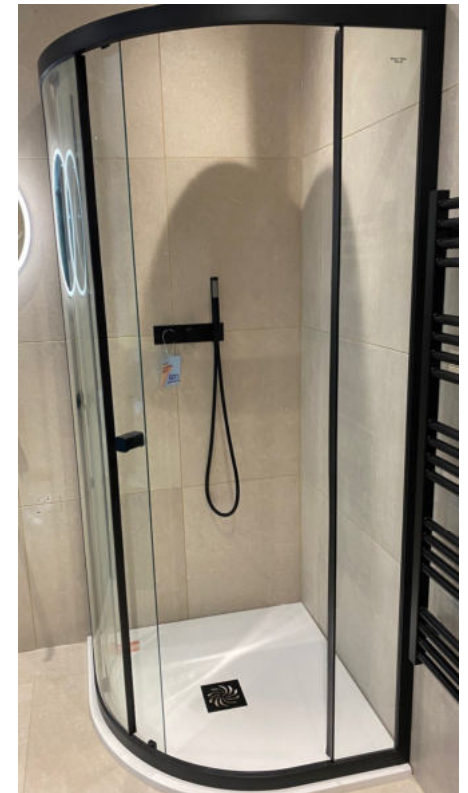

Retail Price was: £960 inc Vat

Selling Price now –

70% off: £288 INC VAT

On display in
Marlborough
38500

Crosswater Clear 6 enclosure and tray

- Quadrant Single Door 800x800mm
- CAQSBC0800
- Quadrant 25mm Stone Resin Shower Tray & Waste
- SL000Q800
- Matt Black
- Universal Handing
- Exdisplay
- *Shower valve and head are not included*
- *PURCHASER TO DISMANTLE*

Retail Price was: £1215 inc Vat

Selling Price now –

70% off: £365 INC VAT

On display in
Marlborough
48600

E

Crosswater Design 8 hinged door

- 700mm hinged door and inline panel - DHSC0700
- Silver
- 8mm glass
- *For niche (no side panel)*
- *Boxed new*
- *Tray and shower controls not included*