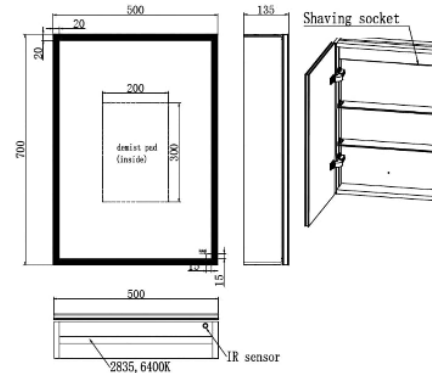

# HIB Groove 50 lit mirror cabinet

- 50x70x14cm
- steam free
- charge socket
- Bluetooth speaker
- mirrored sides
- light adjustable sensor switch
- *Discontinued item*

Retail Price was: £680 Inc Vat

**Selling Price now – 70% off: £200 INC VAT**

# RAK Pisces 50 lit mirror cabinet

- 50x70cm
- steam free
- charge socket
- mirrored sides
- Infrared sensor switch
- *Boxed new*
- *Current model*

All dimensions in mm tolerance  $\pm 5\%$  for below 200mm and  $\pm 3\%$  for above 200mm.