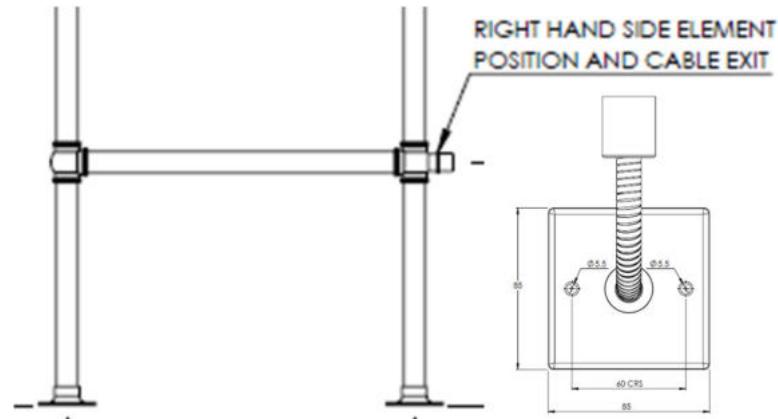

Bard & Brazier 4 BAR FLOOR MOUNTED LA FAYETTE- SEALED ELECTRIC -
Polished nickel – 125cm x 60cm S/LFF125/60NK-SE

Original Price was: £1830 inc Vat

Selling Price now – over 50% off: £800 INC VAT