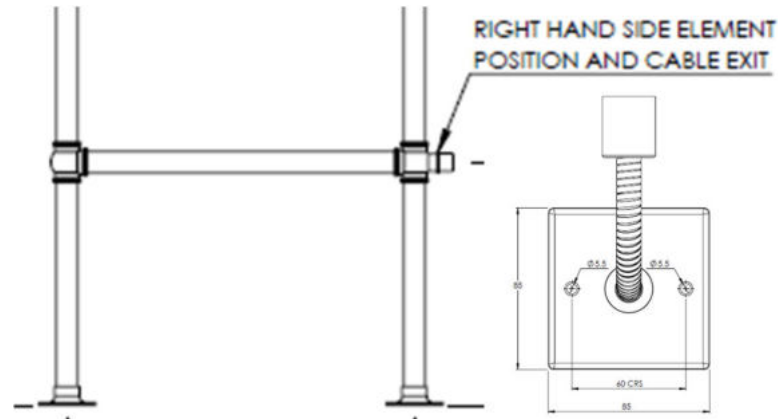

Clearance deal

Cancelled order

BARD & BRAZIER

Important:
Please read item description FULLY before purchasing.

Boxed new

Chargeable local delivery available. POA

Bard & Brazier 3 BAR FLOOR MOUNTED LA FAYETTE- SEALED ELECTRIC – POLISHED BRASS – 90cm x 60cm - S/LFF95/60PB-SE