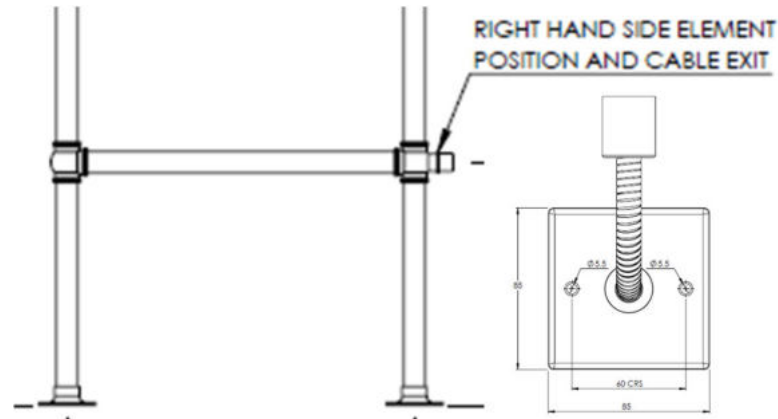

Bard & Brazier 5 BAR FLOOR MOUNTED LA FAYETTE- SEALED ELECTRIC -
Polished nickel – 155cm x 80cm SPE/045548NK

Original Price was: £2066 inc Vat

Selling Price now – over 55% off: £900 INC VAT