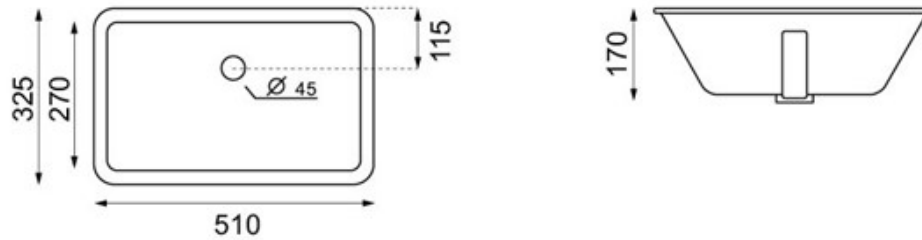

Crosswater Torino B basin – White

- Small under mount basin 510x325mm – UM0051BSCW
- *Discontinued model*
- *No waste*

Retail Price was: £445 Inc Vat

Selling Price now - 60% off: £178 INC VAT

Stock in
Swindon