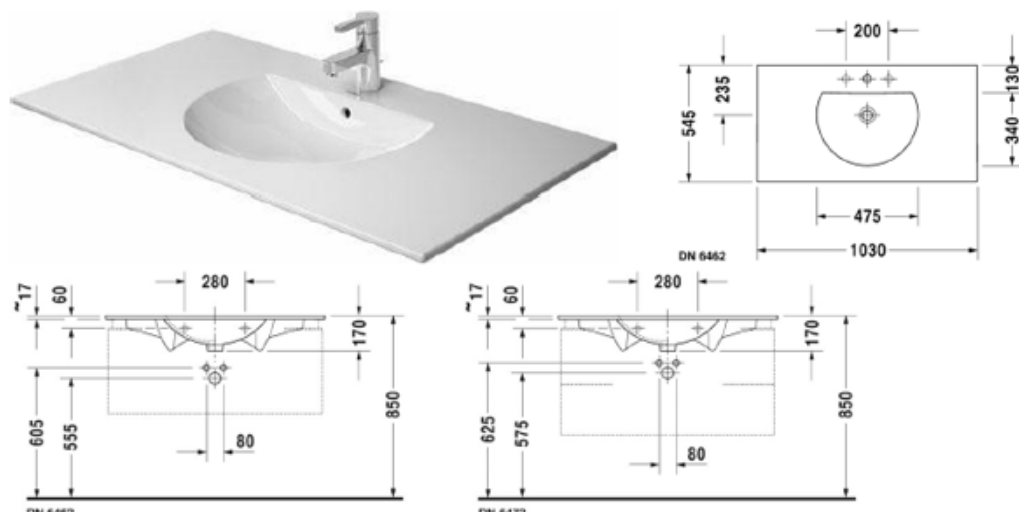

Duravit Darling New 103cm basin

- Darling New Furniture washbasin with overflow, with tap platform,
- 103cm x 54.5cm 1th - 049910.00.00
- *Discontinued model*

Retail Price was: £578 Inc Vat

**Selling Price now – over 80% off:
£115 INC VAT**

E Stock in Swindon

Stock in Swindon