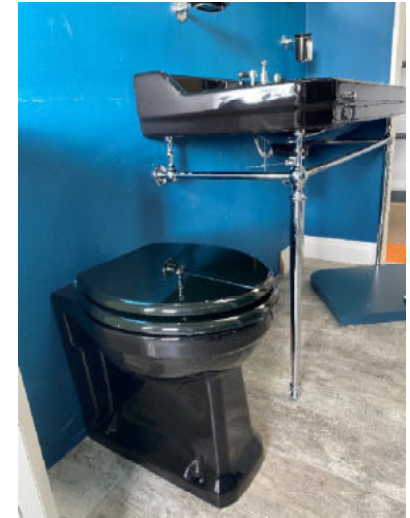

Chargeable local delivery available. POA

Imperial Radcliffe display with Therlstone furniture in Grey Ecrú

- 1 Basin 3th 685x505mm RD1B31030
- 1 Therlstone 2 draw vanity unit , grey ecru XWT0210004
- 1 Closed coupled pan and cistern ZRDWCC1030C
- 1 seat SC hinge, grey ecru XW50000104NSB
- 1 Therlstone small mirror, grey ecru XWT0019004
- 1 Richmond Glass shelf XCL0100100
- 1 Richmond robe hook XCL0010100
- 2 Astoria square open back cream shade
- 1 Edwardian 3th basin mixer, cp inc waste

Retail Price was: £4930 inc Vat

**Selling Price now - 65% off:
£1700 INC VAT**

on display in Marlborough
1972000

Burlington 120cm basin and brassware set – Jet Black/chrome

- Edwardian Basin 120cm * jet * 3 TH - B19 3TH JET & basin stand for B19 - T51CHR
- Kensington 3th basin mixer with puw chrome/black - KE12bla - Round bottom basin bottle trap - W14
- basin shut off valves with black indices (pair) - W28 BLA
- back to wall pan jet - P14 JET - soft close black toilet seat - S40

Retail Price was: £3750 inc Vat
**Selling Price now - 70% off:
£1100 INC VAT**

on display in Marlborough
15000

Burlington 65cm basin and brassware set – Matt Pink/Gold

- 650mm vanity with doors - Matt Pink RIVF650P
- 650mm Square Basin – RIV2 3TH
- Handle – Gold - RIVF11
- 3 hole deck basin mixer – Gold – RIV6GOLD
- Click-clack basin waste- Gold – RIV11GOLD
- Matt pink discontinued
- Will sell with or without brassware

Retail Price was: £1575 inc Vat
**Selling Price now - 65% off:
£550 INC VAT**

on display in Marlborough
630000

E

Catalano 100cm Horizon Vanity Unit

- 60cm sit on basin, satin white - 1 Taphole- CA160AHZBM
- Ceramic basin waste with fixing plate, satin white - CA5PIPCBM
- 100cm ceramic top, satin white - CA1PC10050BM
- Fixing kit - CAZ3442
- 100cm wall hung support frame, inox - CA5S1005000
- towel rail, matt Inox - CA5PLST00
- *Tap is QTOO solid stainless steel – not included*