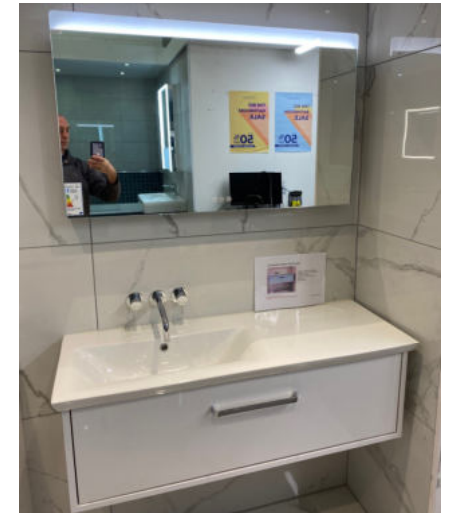

Retail Price was: £3940 inc Vat

Selling Price now - 70% off: £1182 INC VAT

On display in
Marlborough
17340000

Duravit Durastyle Vanity, Mirror, Tap & WC

- Furniture washbasin 65cm - 2320650000
- Vanity unit - Wall Mounted Dark Chestnut - DS638005353 (*discontinued colour*)
- Mirror with light- DS726700000 (*discontinued item*)
- Citterio M Basin Mixer chrome - 34010000
- Basin waste, push open, chrome - 5010
- Close coupled cistern - 93515
- Close coupled pan - 516209
- Seat and cover – soft close - 6379

Retail Price was: £2975 inc Vat

Selling Price now - 60% off: £1190 INC VAT

On display in
Marlborough
1310000

Crosswater Arena Vanity Unit & Glide II Mirror

- 1000 Console Unit gloss white - AN10032DPWG
- 1100 Basin Left-Handed no tap hole - AN1010SCW_LH
- Handle chrome - IF_HANDLEC
- Basin waste, push open, white - BSW01013gw+
- Glide II Lit Mirror - GL10060
- *Tap is a dummy*
- *Display is discontinued*

Retail Price was: £1930inc Vat

Selling Price now - 70% off: £580 INC VAT

On display in
Marlborough
675000

Crosswater Arena Vanity Unit

- 600mm single drawer wall hung unit, Steel – AN6000DST
- 650 basin with taphole, White- AN0611SCW
- Handle Brushed Brass - IF_HANDLEF
- Basin waste, push open, white - BSW01013gw+
- Trap for furniture - BTRO0510W
- mixer tap with knurled handle, brushed brass - PRO110DNF_K
- *Furniture finish is current*
- *Arena basin size is discontinued*
- Toilet furniture unit – steel – SP5492ST +
- Vitra Integra rimless BTW WC Pan – 7059wh
- Vitra Integra Soft Close seat – 108.009
- *Cistern not included*
- *Flush plated not included*