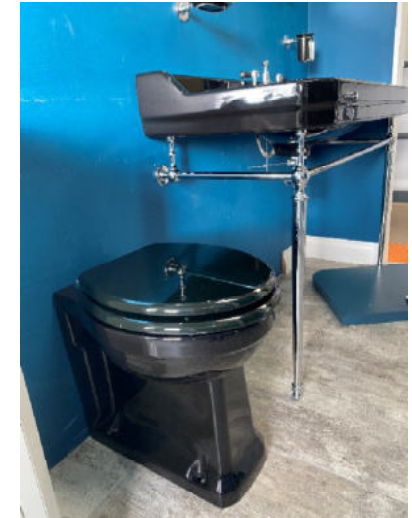

Chargeable local delivery available. POA

Burlington 120cm basin and brassware set – Jet Black/chrome

- Edwardian Basin 120cm * jet * 3 TH - B19 3TH JET & basin stand for B19 - T51CHR
- Kensington 3th basin mixer with puw chrome/black - KE12bla - Round bottom basin bottle trap - W14
- basin shut off valves with black indices (pair) - W28 BLA
- back to wall pan jet - P14 JET - soft close black toilet seat - S40

Retail Price was: £3750 inc Vat

**Selling Price now - 70% off:
£1100 INC VAT**

on display in Marlborough
15000

Catalano 100cm Horizon Vanity Unit

- 60cm sit on basin, satin white - 1 Taphole- CA160AHZBM
- Ceramic basin waste with fixing plate, satin white - CA5PIPCBM
- 100cm ceramic top, satin white - CA1PC10050BM
- Fixing kit - CAZ3442
- 100cm wall hung support frame, inox - CA5S1005000
- towel rail, matt Inox - CA5PLST00
- *Tap is QTOO solid stainless steel – not included*

Retail Price was: £2975 inc Vat

**Selling Price now - 60% off:
£1200 INC VAT**

On display in
Marlborough
1320000

E

Duravit Vero Vanity, Mirror Axor Tap

- Washbasin 80cm 1th - 454800
- Vanity Unit 29.8x75x43.1cm Oak veneer - VE620607171 (*discontinued item*)
- Mirror with shelf below Oak veneer - VE730207171 (*discontinued item*)
- AX Citterio Basin Mixer w/o puw 180mm chrome - 3903200
- Basin waste, push open, chrome - 5010

Retail Price was: £3940 inc Vat

Selling Price now - 70% off: £1182 INC VAT

On display in
Marlborough
17340000

Flaminia Bloom basin, frame & WC

- 700x515mm basin – 1 tap hole Lava Grey - BM70L
- frame for BM70L basin in polished stainless - BM70S
- APP go clean wall hung pan, Lava grey - AP118GGLA
- APP Soft close WC seat Lava Grey - QKCW03GLA
- *Tap and waste not included*