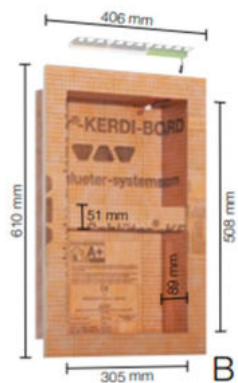

Liprotec
Lit niche
Neutral white

305 x 508mm - KB12 NL TP1 AE 2
Original Price was: £470 inc Vat **Selling Price now - 60% off: £188 INC VAT**