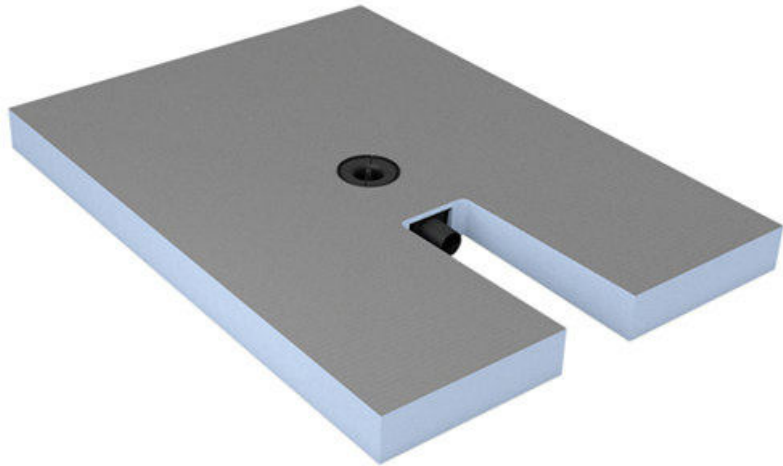

Wedi Bases – unboxed

Integrated waste and cover
DN50

New –
unboxed

Integro 1200x900x90mm

Original Price was: £1634 inc Vat
Selling Price now - 60% off: £650 INC VAT

Wedi Linear Covers – boxed new

Standard stainless steel

800mm - Original Price was: £158 inc Vat **Selling Price now - 60% off: £64 INC VAT**

Solid design stainless steel

800mm - Original Price was: £299 inc Vat **Selling Price now - 60% off: £120 INC VAT**

1100mm - Original Price was: £348 inc Vat **Selling Price now - 60% off: £140 INC VAT**

Wedi Plano/Neo Profile – boxed new

1000x21 mm End

Original Price was: £119 inc Vat **Selling Price now - 60% off: £47 INC VAT**

1200x12.5mm Floor left

Original Price was: £145 inc Vat **Selling Price now - 60% off: £58 INC VAT**

1200x12.5mm Floor right

Original Price was: £145 inc Vat **Selling Price now - 60% off: £58 INC VAT**

1200x12.5mm Wall left

Original Price was: £145 inc Vat **Selling Price now - 60% off: £58 INC VAT**

Wedi Original Riolito Profile – boxed new

1800x30x12.5mm FLOOR

Original Price was: £175 inc Vat **Selling Price now - 60% off: £70 INC VAT**