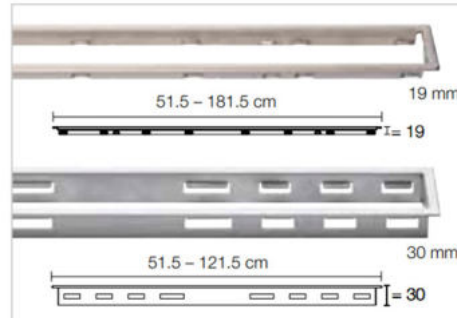

Schlüter®-KERDI-LINE-B