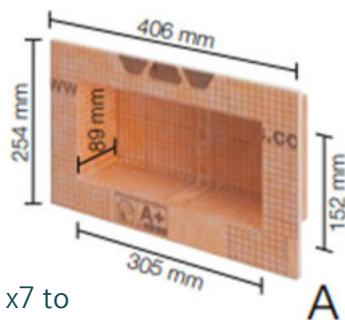

Schluter Niche Boxes

Over stocked x7 to clears

305 x 152mm - KB 12 N 305 152 A
Original Price was: £94 inc Vat **Selling Price now - 60% off: £38 INC VAT**