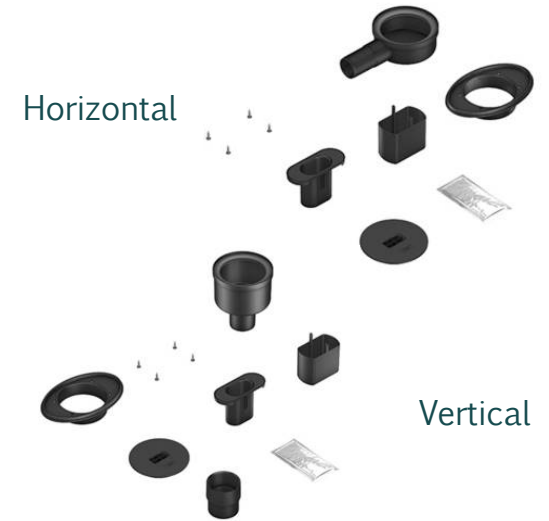

Riofino/Neo wastes

Original Price was: £116 inc Vat
Selling Price now - 60% off: £46 INC VAT