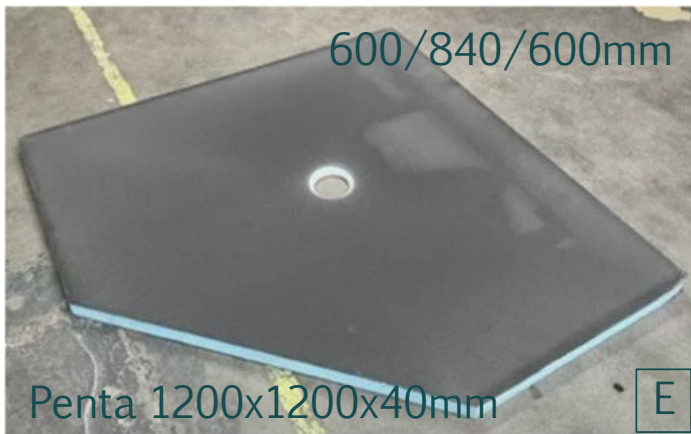

Original Price was: £740 inc Vat
Selling Price now - 70% off: £220 INC VAT

Unless stated waste and covers not included
- available in horizontal and vertical outlet versions