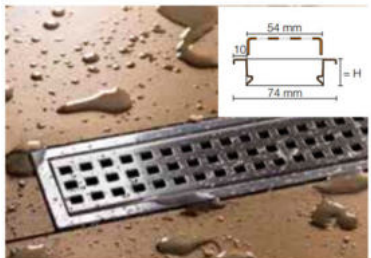

Schlüter®-KERDI-LINE-B