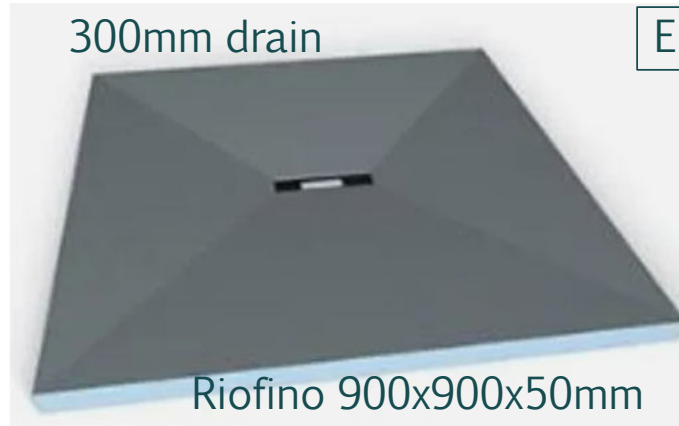

## Wedi Bases – boxed new

Original Price was: £505 inc Vat  
**Selling Price now - 70% off: £150 INC VAT**

Original Price was: £740 inc Vat  
**Selling Price now - 70% off: £220 INC VAT**

Unless stated waste and covers not included  
 - available in horizontal and vertical outlet versions