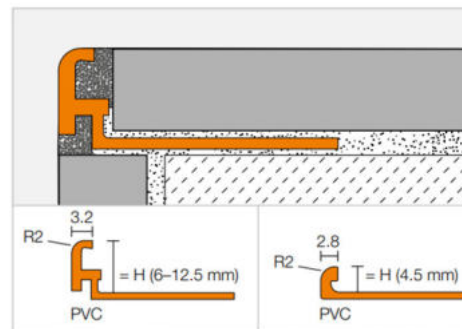

Schluter Trims

Colour	Size	Singles Inc vat	10's Inc vat	All Stock	Qty available
Brilliant white	6mm	£3.00	£2.00	Best offer	11
Brilliant white	8mm	£3.25	£2.25	Best offer	82
Brilliant white	10mm	£3.50		Best offer	6
Brilliant white	12mm	£3.75	£2.75	Best offer	136
White (cream)	8mm	£3.25	£2.25	Best offer	172
White (cream)	12mm	£3.75	£2.75	Best offer	134