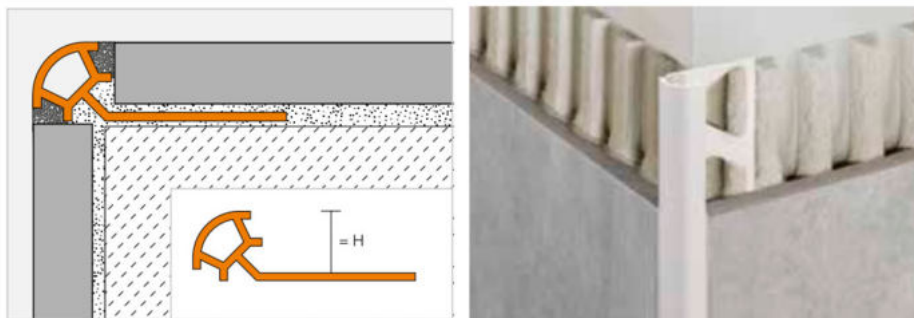

Rondec Pro

Colour	Size	Singles Inc vat	10's Inc vat	All Stock	Qty available
Brilliant white	6mm	£4.00	£3.00	Best offer	65
Brilliant white	8mm	£4.25	£3.25	Best offer	24
Brilliant white	10mm	£4.50		Best offer	8
White (cream)	6mm	£4.00		Best offer	4
White (cream)	8mm	£4.25	£3.25	Best offer	110
White (cream)	10mm	£4.50	£3.50	Best offer	160