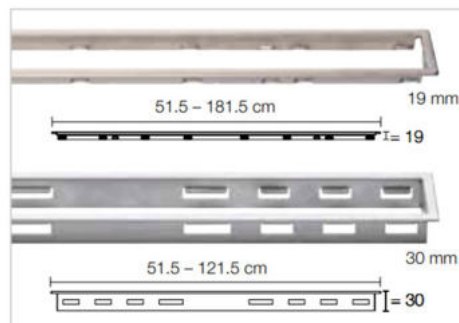

# Schlüter Kerdi-line Frames & covers

Schlüter®-KERDI-LINE-A

Schlüter®-KERDI-LINE-B

Schlüter®-KERDI-LINE-B

Schlüter®-KERDI-LINE-C

600mm x 74 x 19mm KLA 19 EB 60

Original Price was: £399 inc Vat **Selling Price now - 70% off: £120 INC VAT**