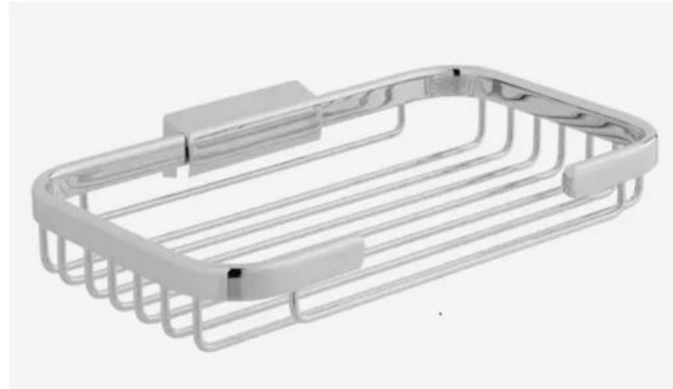

- As displayed – with board
- *Current model*
- *EX DISPLAY*

Retail Price was: £310 Inc Vat
Selling Price now 60% off: £124 INC VAT

Crosswater Accessories

- Zeya Soap dispenser
Chrome - ZE011C
- *Discontinued*

Retail Price was:
£89 Inc Vat
**Selling Price now
70% off: £26 INC VAT**

BC Designs

- Bath Overflow Filler Chrome - WAS308CP
- *Boxed new*

Retail Price was: £287 Inc Vat
Selling Price now - 50% off: £143 INC VAT

Vado

- medium wire basket chrome
- BAS-2002-C/P
- *Ex-display*
- *In stock in Swindon*

Retail Price was: £65 Inc Vat
Selling Price now - 60% off: £26 INC VAT

- 3/8"/10mm isolating valve chrome
- PEX221
- *Boxed new*
- *X3 in stock*