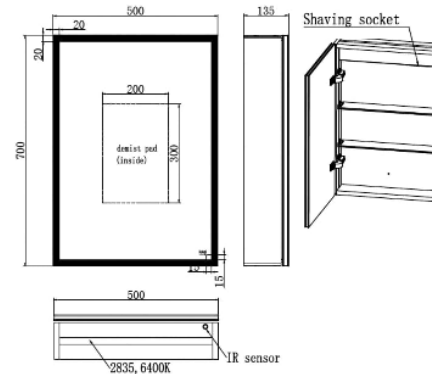

Selling Price now – 80% off: £44 INC VAT

On display in
Swindon

RAK Pisces 50 lit mirror cabinet

- 50x70cm
- steam free
- charge socket
- mirrored sides
- Infrared sensor switch
- *Boxed new*
- *Current model*

All dimensions in mm tolerance $\pm 5\%$ for below 200mm and $\pm 3\%$ for above 200mm.

Retail Price was: £930 Inc Vat
Selling Price now – 60% off: £372 INC VAT

Stock in Swindon
46500

E

Victoria and Albert Loano 97 Gloss white lit mirror