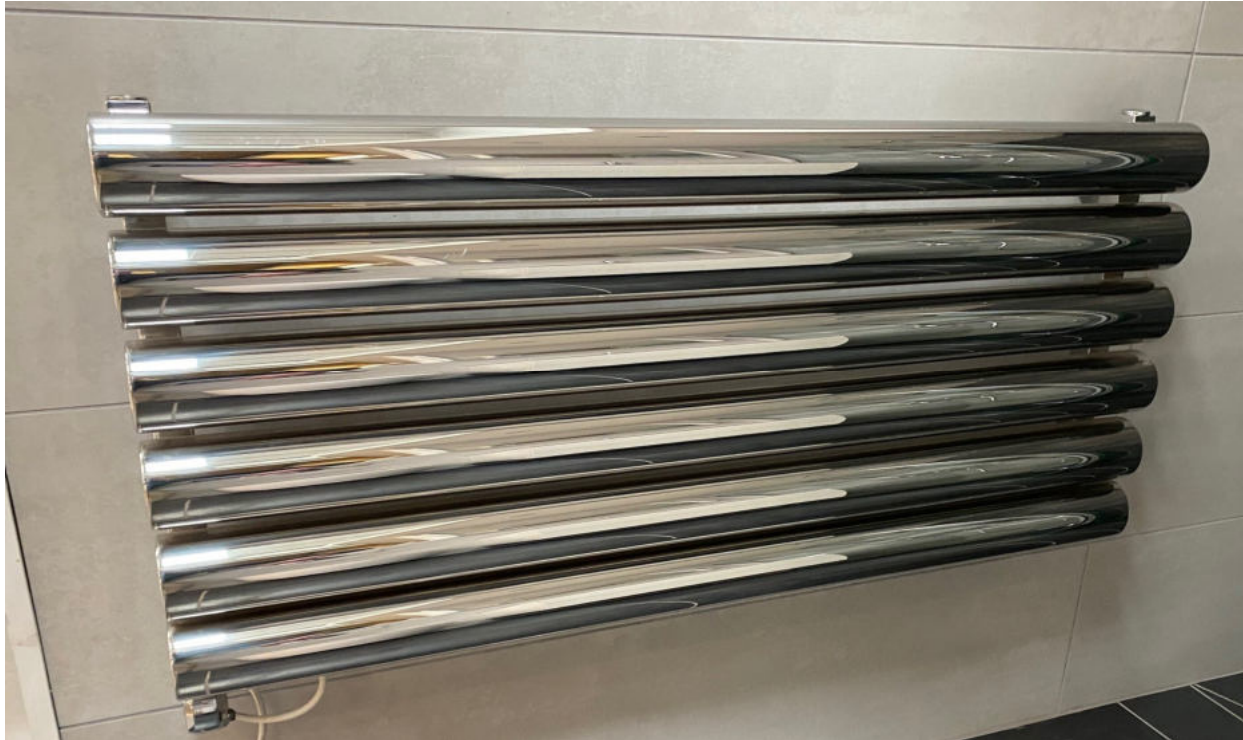

JIS Mayfield Horizontal Radiator – ALL electric – Stainless Steel

Retail Price was: £852
Inc Vat

**Selling Price now -
60% off: £341 INC
VAT**

- 1010x470mm – projection 140mm – 1100w
- Could be emptied and converted to wet system
- Ex-display

On display in
Marlborough
42600