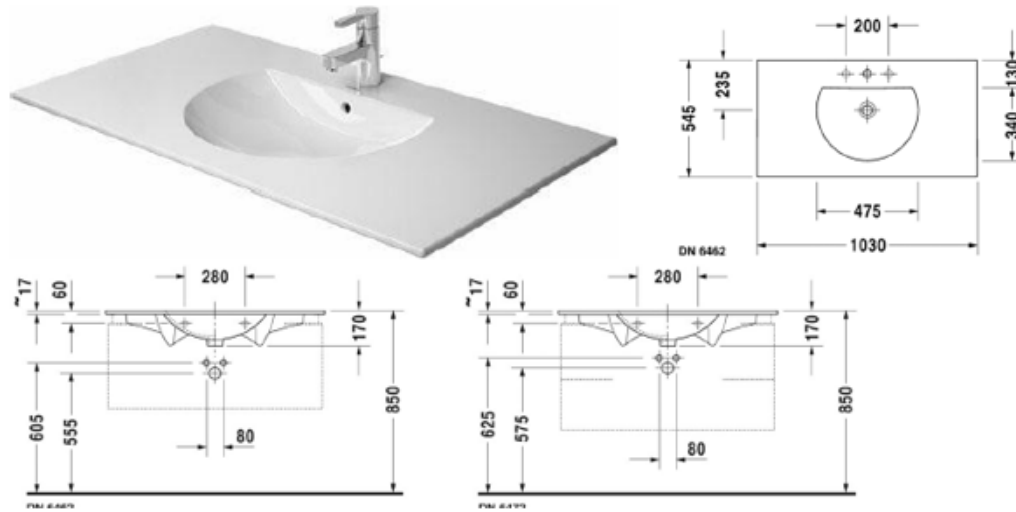

Duravit Darling New 103cm basin

- Darling New Furniture washbasin with overflow, with tap platform,
- 103cm x 54.5cm 1th - 049910.00.00
- *Discontinued model*

Retail Price was: £578 Inc Vat

**Selling Price now – over 80% off:
£115 INC VAT**

E Stock in Swindon

Stock in Swindon