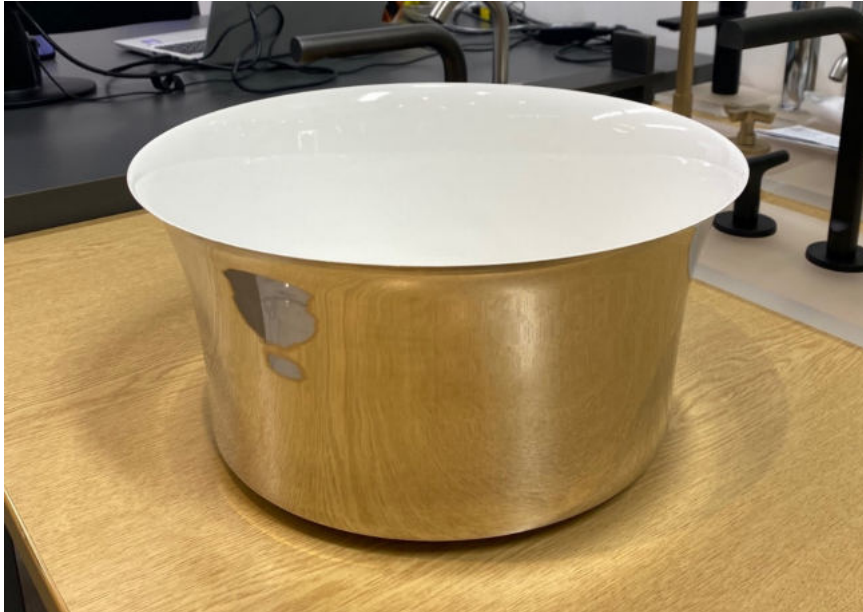

# HIB Fabrica – Midnight Blue

- cloakroom floor standing unit midnight blue - N19FSCLMBL
- Chrome Handle
- 45x25.5cm ceramic basin (left or right hand)
- *Basin is order in*
- *Tap not included*
- *Handing change by customer*

# Hurlingham Copper Tub Basin

- 28cm diameter x 18cm high
- Nickel Outer, White Enamel Inner
- *Cancelled order*

Retail Price was: £495 Inc Vat

**Selling Price now – 60% off: £198 INC VAT**

On display in  
Marlborough  
28000