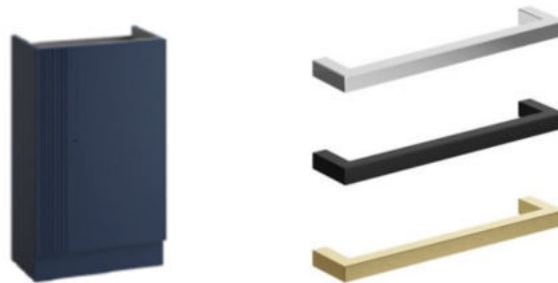

Retail Price was: £566 Inc Vat

Selling Price now - 40% off: £340 INC VAT

Stock in
Swindon